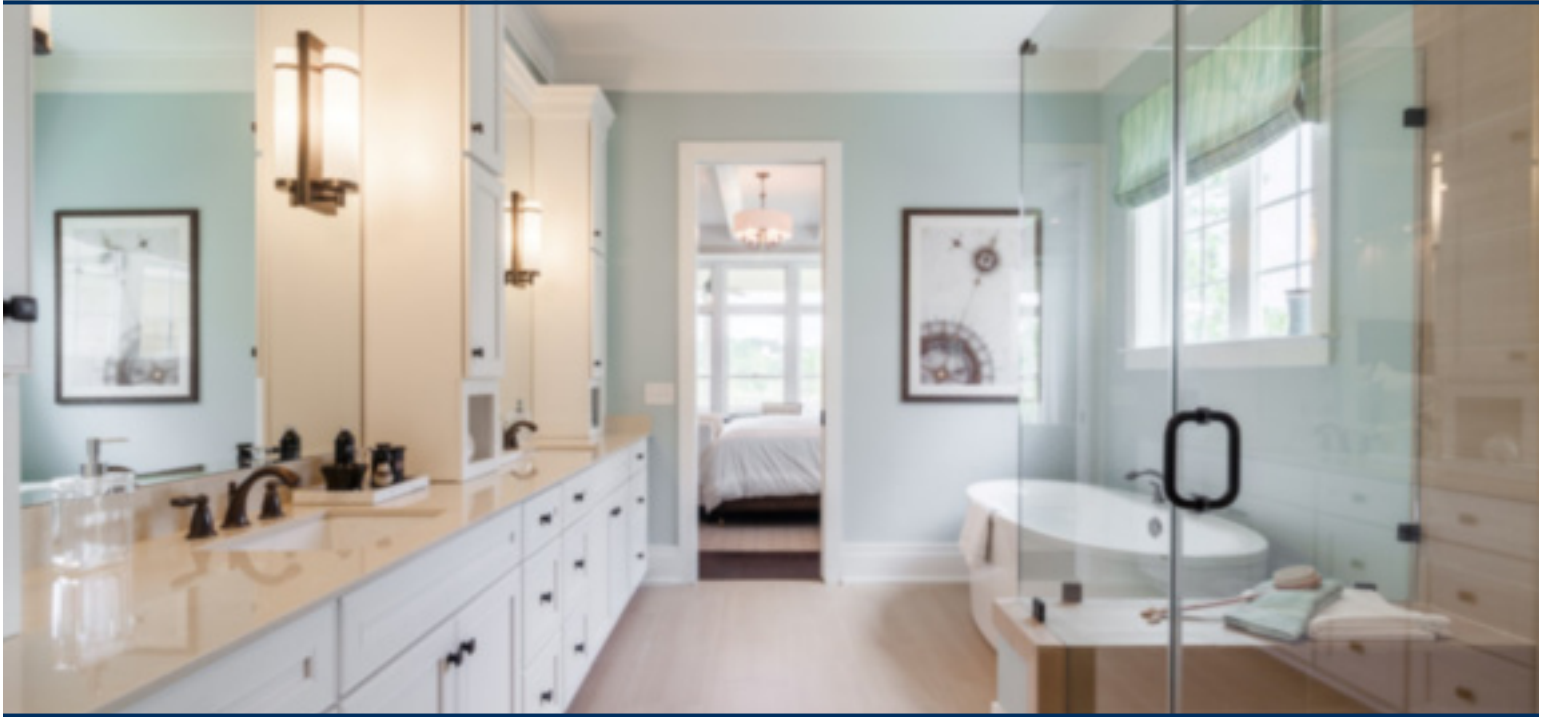

Welcome To

Included Features

800-808-7242

jwhomes.com

John Wieland
JOHN WIELAND HOMES
AND NEIGHBORHOODS